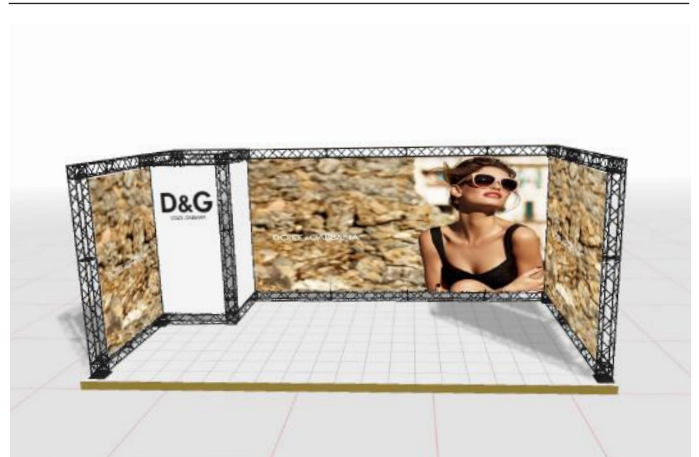

TRUSS 3D DRAWINGS