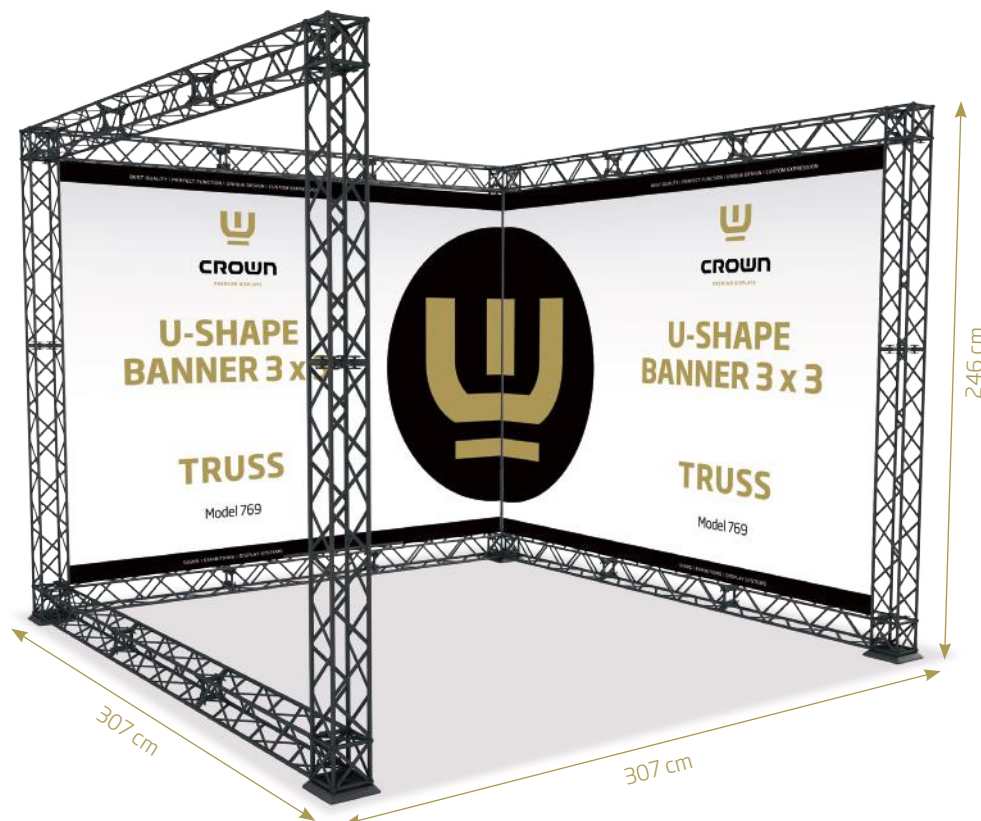

Optional spot with fitting

Standard: Art. 1543
Power: Art. 1548