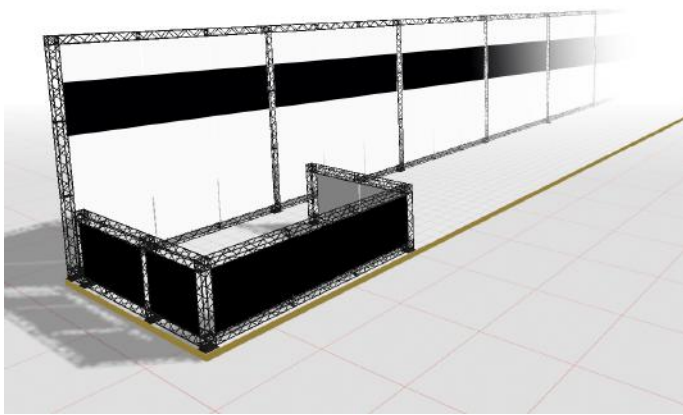

TRUSS 3D DRAWINGS