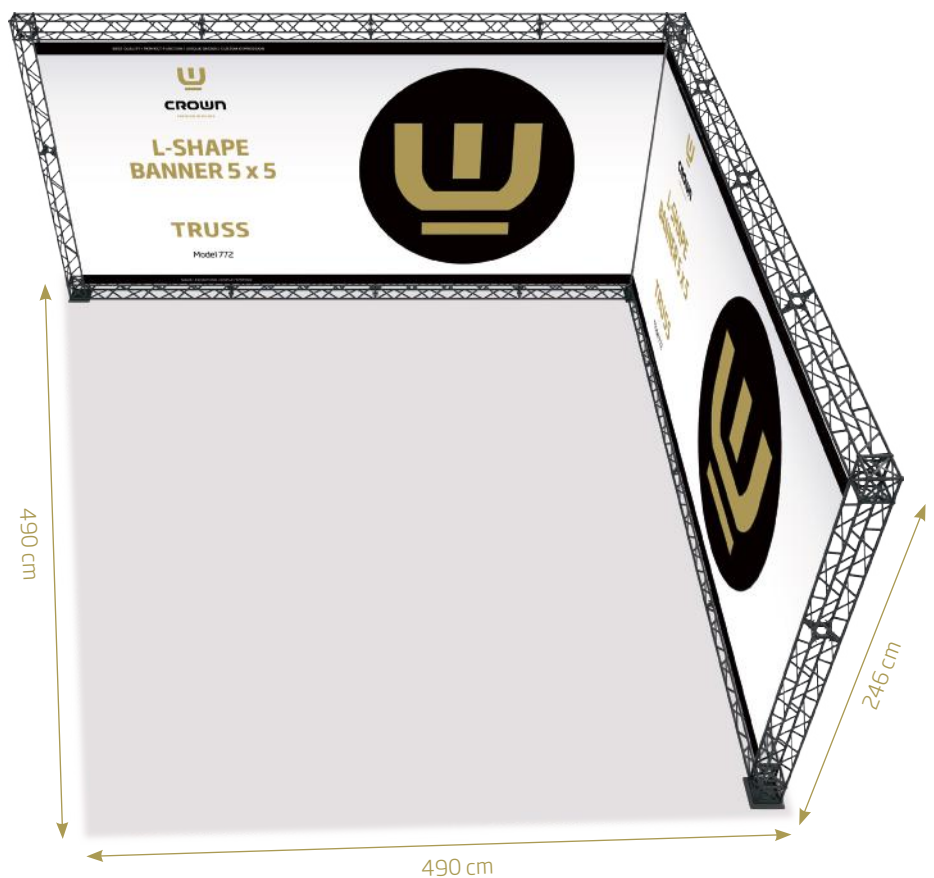

CROWN LED OUT BOX

A LED lightbox available as single or double sided for outdoor use. Best quality LED lights ensure bright and even lighting. 33 mm snap frames for fast and easy change of the image.

CROWN SNAP FRAME

Banner size:
2 pcs. W363 x H212 cm

Optional spot with fitting

Standard: Art. 1543
Power: Art. 1548

Model 771

Truss U-Shape 4 x 4

- 4 x 90 cm Module
- 22 x 120 cm Module
- 8 x Corner Block
- 16 x Connector Cross
- 4 x Regular Base
- 36 x Top Clip
- 36 x Bottom Clip
- 18 x 120 cm Alu Profile
- 1 x Cardboard Box

Banner size:
3 pcs. W363 x H212 cm

Optional spot with fitting

Standard: Art. 1543
Power: Art. 1548

TRUSS MODEL 772 & 773

Model 772

Truss L-Shape 5 x 5

- 7 x 90 cm Module
- 15 x 120 cm Module
- 6 x Corner Block
- 15 x Connector Cross
- 3 x Regular Base
- 30 x Top Clip
- 30 x Bottom Clip
- 4 x 90 cm Alu Profile
- 12 x 120 cm Alu Profile
- 1 x Cardboard Box

Banner size:
2 pcs. W455 x H212 cm

Optional spot with fitting

Standard: Art. 1543
Power: Art. 1548

Model 773

Truss U-Shape 5 x 5

- 10 x 90 cm Module
- 22 x 120 cm Module
- 8 x Corner Block
- 22 x Connector Cross
- 4 x Regular Base
- 45 x Top Clip
- 45 x Bottom Clip
- 6 x 90 cm Alu Profile
- 18 x 120 cm Alu Profile
- 1 x Cardboard Box