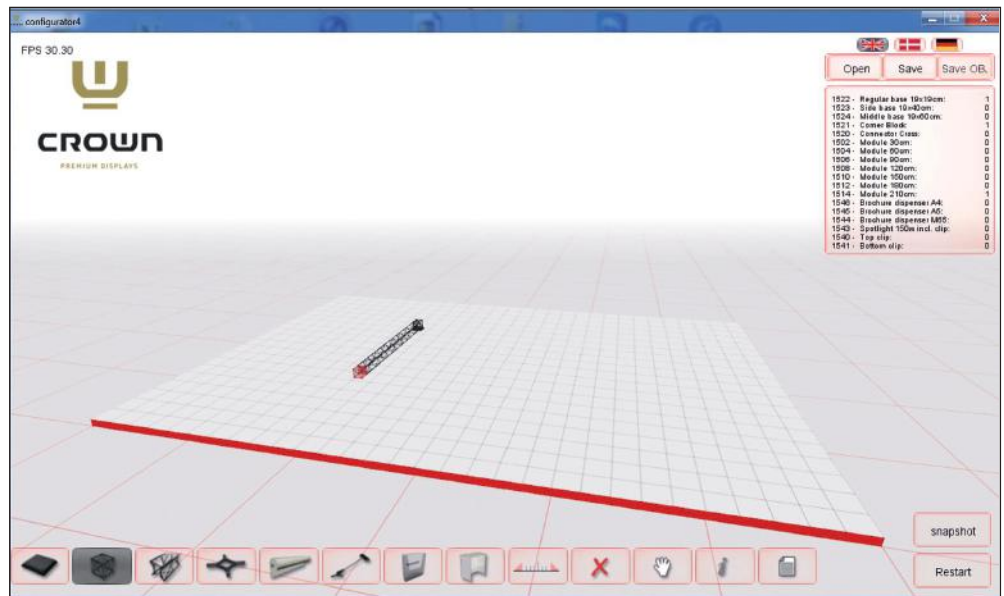

TRUSS 3D PROGRAM

Get a 3D program for free

Build your own CROWN Truss booth or display! User-friendly, fast and easy! Build with all parts and extras. Save, edit and print function. Screen snapshots from all angles.

Ask for details and access!

Build your own display in 3D!