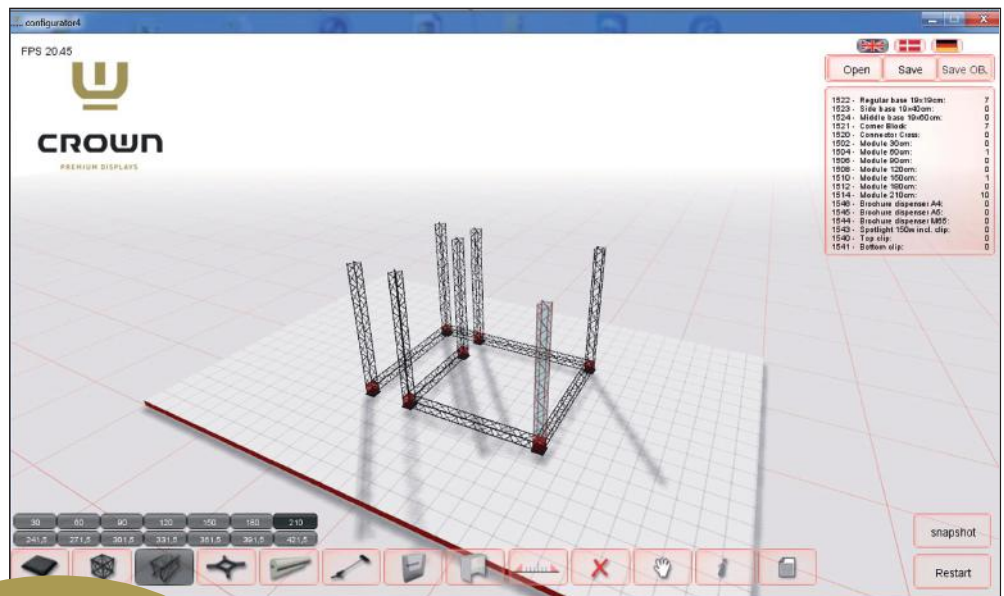

TRUSS 3D PROGRAM

Get a 3D program for free

Build your own CROWN Truss booth or display! User-friendly, fast and easy! Build with all parts and extras. Save, edit and print function. Screen snapshots from all angles.

Ask for details and access!

Build your own display in 3D!