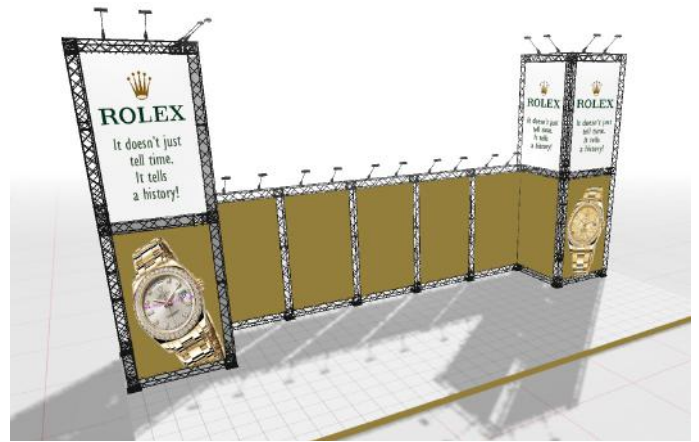

TRUSS 3D DRAWINGS