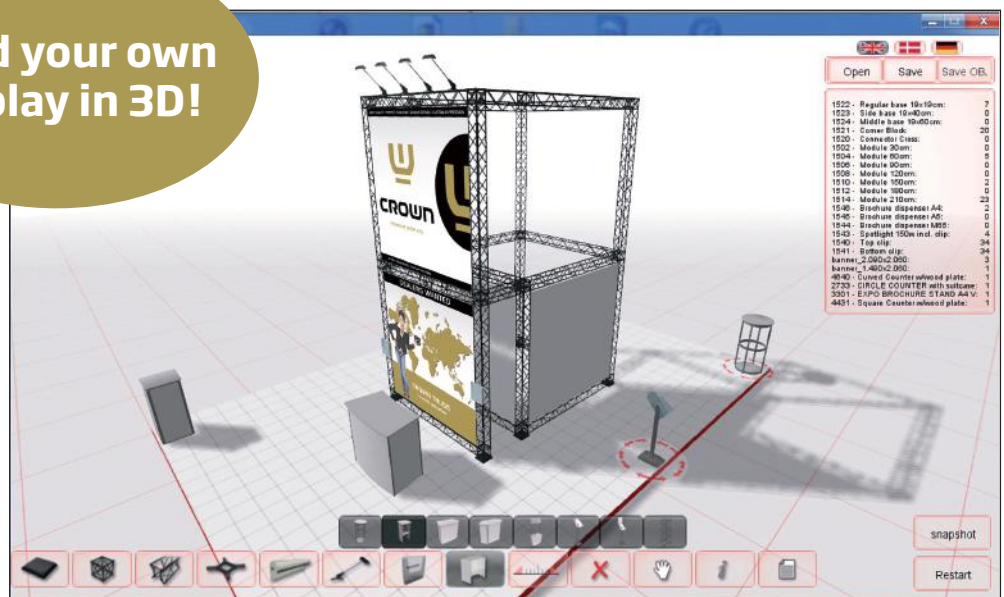

TRUSS 3D PROGRAM

Get a 3D program for free

Build your own CROWN Truss booth or display! User-friendly, fast and easy! Build with all parts and extras. Save, edit and print function. Screen snapshots from all angles.

Ask for details and access!

Build your own display in 3D!