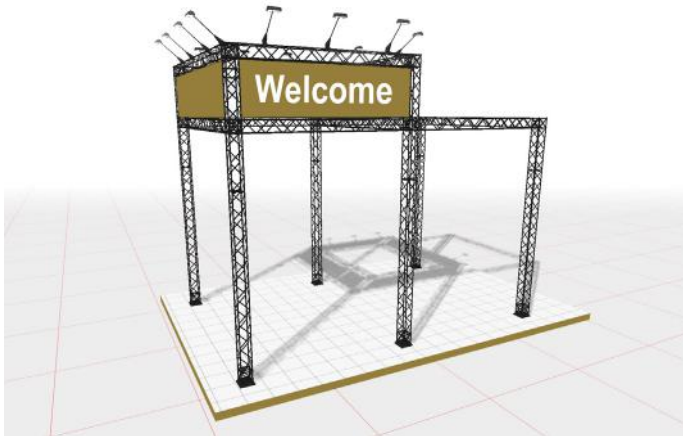

TRUSS 3D DRAWINGS