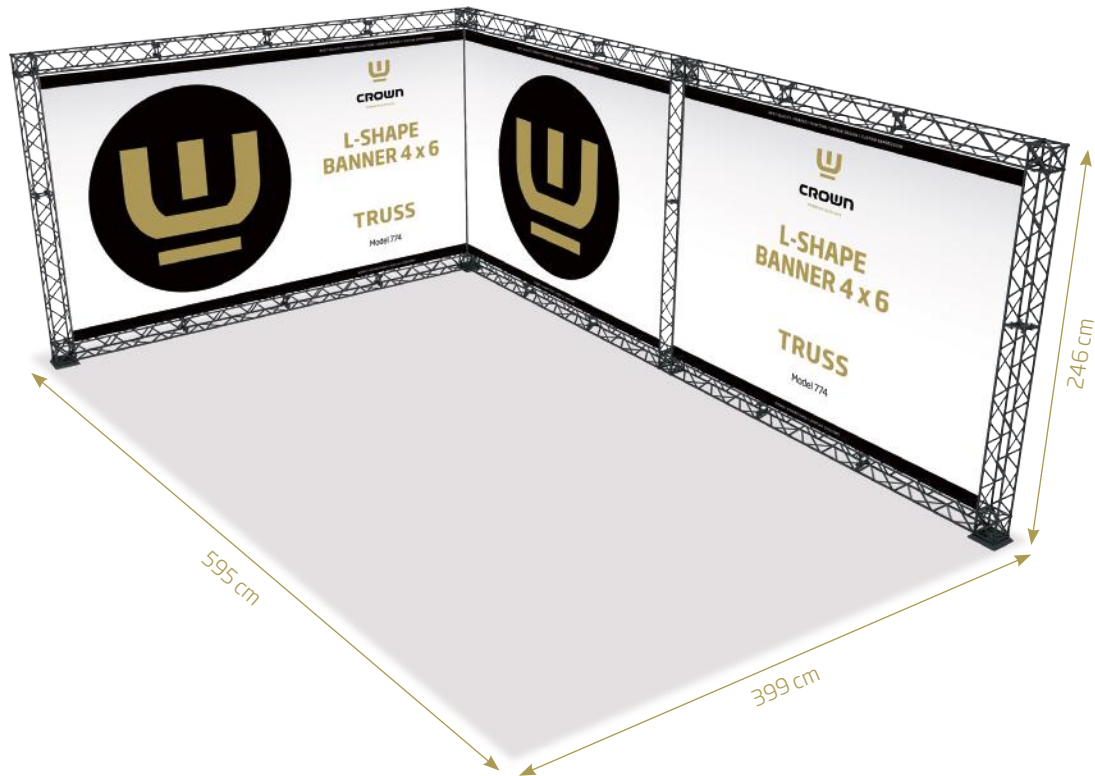

BEST
QUALITY

PERFECT
FUNCTION

UNIQUE
DESIGN

CUSTOM
EXPRESSION

TRUSS DETAILS

Unfold the truss module to a square of 15 x 15 cm.

Connect the modules with a corner block and/or a connector cross.

Mount the corner block on a base. Choose between Regular, Side or Middle.

Banner size:
2 pcs. W455 x H212 cm

Optional spot with fitting

Standard: Art. 1543
Power: Art. 1548

Model 773

Truss U-Shape 5 x 5

- 10 x 90 cm Module
- 22 x 120 cm Module
- 8 x Corner Block
- 22 x Connector Cross
- 4 x Regular Base
- 45 x Top Clip
- 45 x Bottom Clip
- 6 x 90 cm Alu Profile
- 18 x 120 cm Alu Profile
- 1 x Cardboard Box

Banner size:
3 pcs. W455 x H212 cm

Optional spot with fitting

Standard: Art. 1543
Power: Art. 1548

TRUSS MODEL 774 & 775

Model 774

Truss L-Shape 4 x 6

- 24 x 90 cm Module
- 4 x 120 cm Module
- 8 x Corner Block
- 18 x Connector Cross
- 4 x Regular Base
- 30 x Top Clip
- 30 x Bottom Clip
- 20 x 90 cm Alu Profile
- 1 x Cardboard Box

Banner size:

- 1 pc. W365 x H212 cm
- 2 pcs. W273 x H212 cm

Optional spot with fitting

- Standard: Art. 1543
- Power: Art. 1548

Model 775

Truss U-Shape 4 x 6

- 33 x 90 cm Module
- 5 x 120 cm Module
- 10 x Corner Block
- 25 x Connector Cross
- 5 x Regular Base
- 42 x Top Clip
- 42 x Bottom Clip
- 28 x 90 cm Alu Profile
- 1 x Cardboard Box