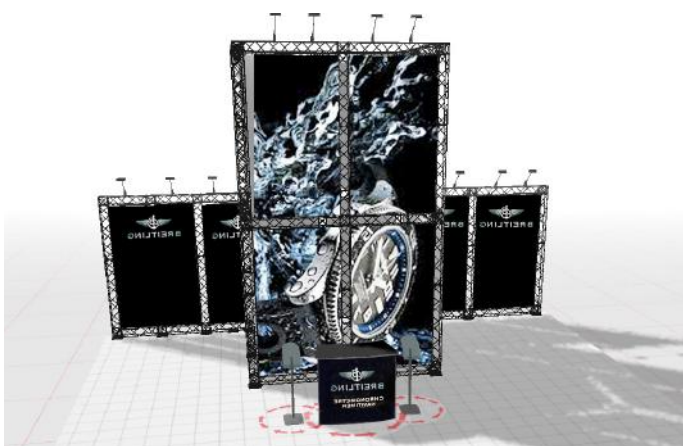

TRUSS 3D DRAWINGS