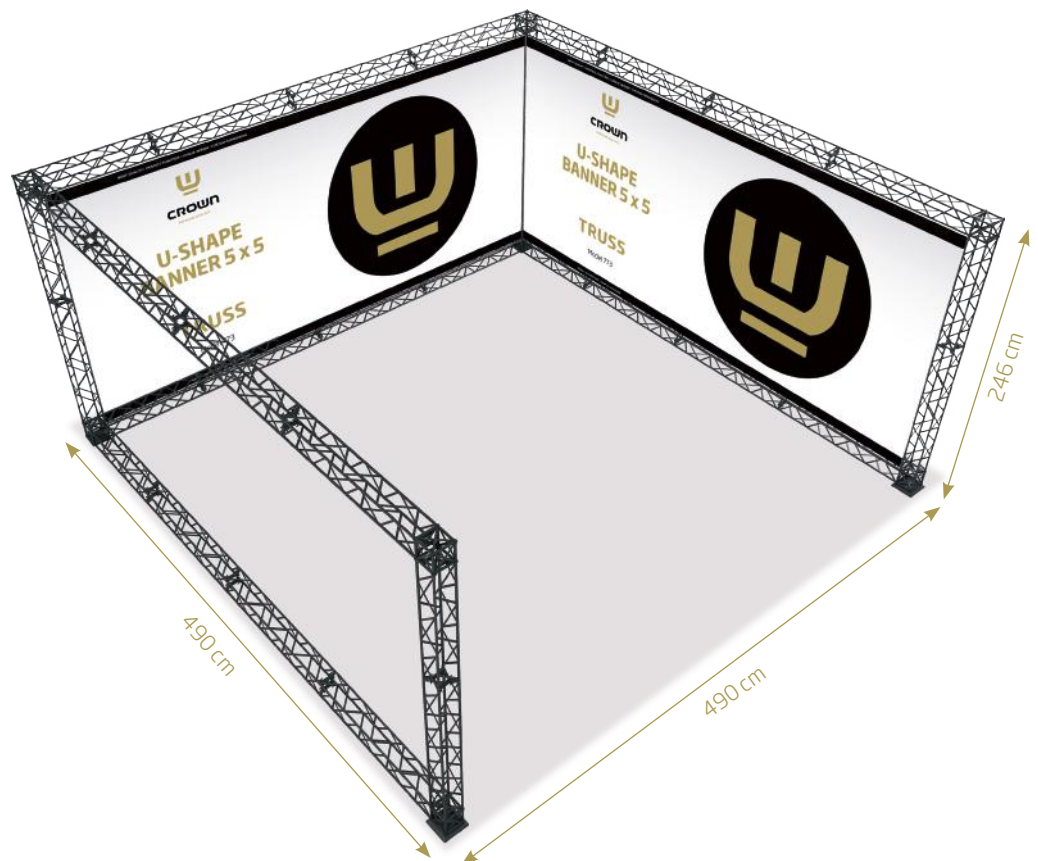

Optional spot with fitting

Standard: Art. 1543
Power: Art. 1548