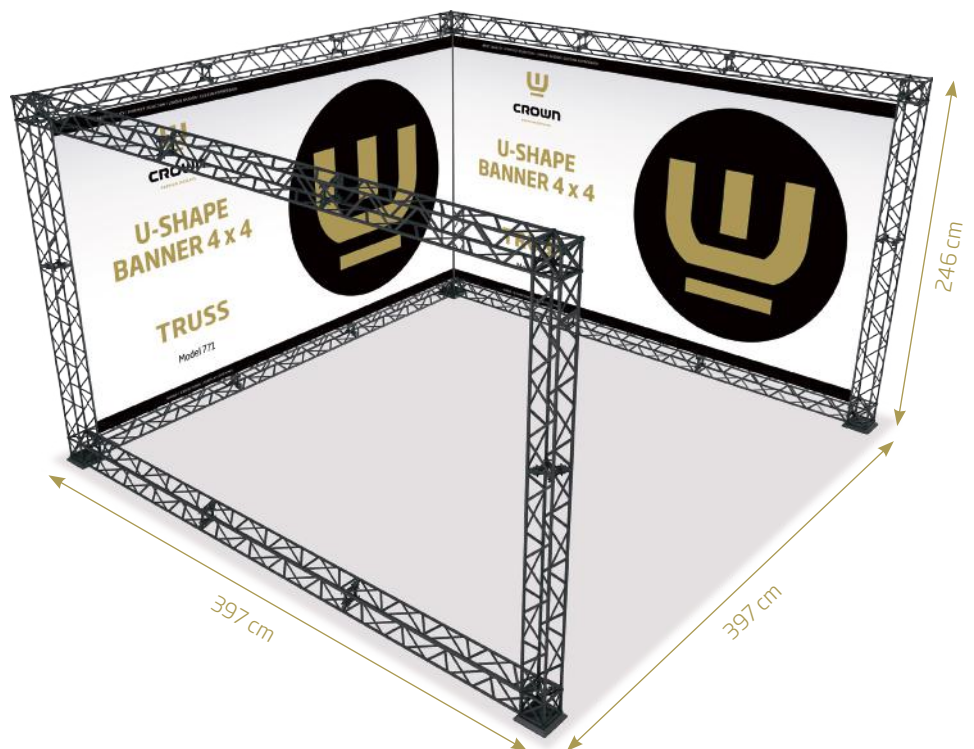

Banner size:
3 pcs. W273 x H212 cm

Optional spot with fitting

Standard: Art. 1543
Power: Art. 1548

Model 770

Truss L-Shape 4 x 4

- 3 x 90 cm Module
- 15 x 120 cm Module
- 6 x Corner Block
- 11 x Connector Cross
- 3 x Regular Base
- 24 x Top Clip
- 24 x Bottom Clip
- 12 x 120 cm Alu Profile
- 1 x Cardboard Box

Banner size:
2 pcs. W363 x H212 cm

Optional spot with fitting

Standard: Art. 1543
Power: Art. 1548

Model 771

Truss U-Shape 4 x 4

- 4 x 90 cm Module
- 22 x 120 cm Module
- 8 x Corner Block
- 16 x Connector Cross
- 4 x Regular Base
- 36 x Top Clip
- 36 x Bottom Clip
- 18 x 120 cm Alu Profile
- 1 x Cardboard Box

Banner size:
3 pcs. W363 x H212 cm

Optional spot with fitting

Standard: Art. 1543
Power: Art. 1548

TRUSS MODEL 772 & 773

Model 772

Truss L-Shape 5 x 5

- 7 x 90 cm Module
- 15 x 120 cm Module
- 6 x Corner Block
- 15 x Connector Cross
- 3 x Regular Base
- 30 x Top Clip
- 30 x Bottom Clip
- 4 x 90 cm Alu Profile
- 12 x 120 cm Alu Profile
- 1 x Cardboard Box

Banner size:
2 pcs. W455 x H212 cm

Optional spot with fitting

Standard: Art. 1543
Power: Art. 1548

Model 773

Truss U-Shape 5 x 5

- 10 x 90 cm Module
- 22 x 120 cm Module
- 8 x Corner Block
- 22 x Connector Cross
- 4 x Regular Base
- 45 x Top Clip
- 45 x Bottom Clip
- 6 x 90 cm Alu Profile
- 18 x 120 cm Alu Profile
- 1 x Cardboard Box