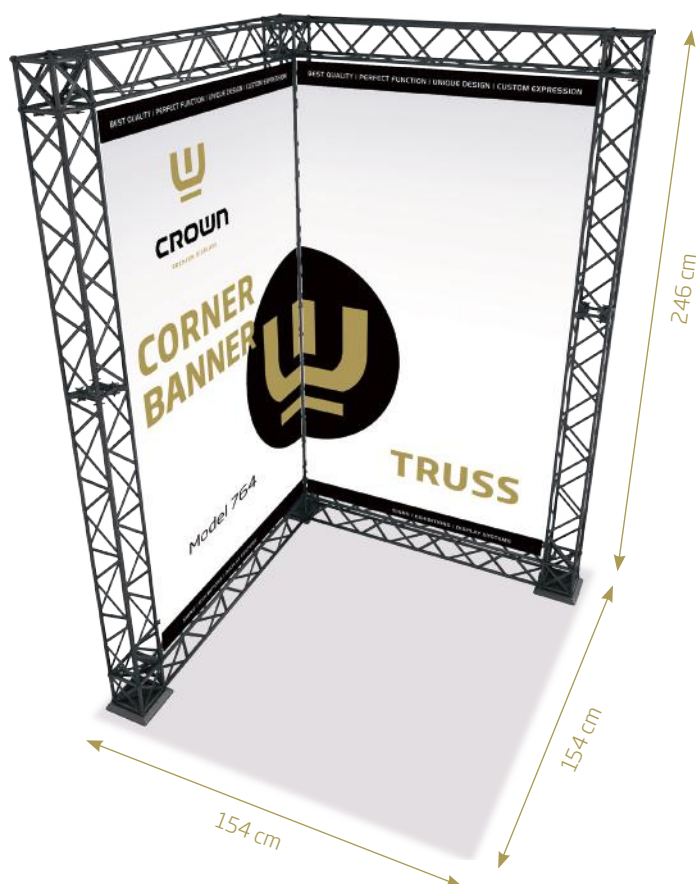

CROWN LED OUT BOX

A LED lightbox available as single or double sided for outdoor use. Best quality LED lights ensure bright and even lighting. 33 mm snap frames for fast and easy change of the image.

CROWN SNAP FRAME

Regular Base: 19 x 19 cm
Side Base: 19 x 40 cm
Middle Base: 19 x 60 cm

Banner mounting:

Alu profile with tape for easy fixture of banner. Mount the profile with banner to the modules using top- and bottom clips.

Banner size:

1 pc. W120 x H212 cm

Optional spot with fitting

Standard: Art. 1543

Power: Art. 1548

Model 764

Truss Corner Banner

- 3 x 90 cm Module
- 7 x 120 cm Module
- 6 x Corner Block
- 3 x Connector Cross
- 3 x Regular Base
- 8 x Top Clip
- 8 x Bottom Clip
- 4 x 120 cm Alu Profile
- 1 x Cardboard Box

Banner size:

2 pcs. W120 x H212 cm

Optional spot with fitting

Standard: Art. 1543

Power: Art. 1548

Model 765

Truss Triple Banner

- 4 x 90 cm Module
- 10 x 120 cm Module
- 8 x Corner Block
- 4 x Connector Cross
- 4 x Middle Base
- 12 x Top Clip
- 12 x Bottom Clip
- 6 x 120 cm Alu Profile
- 1 x Cardboard Box