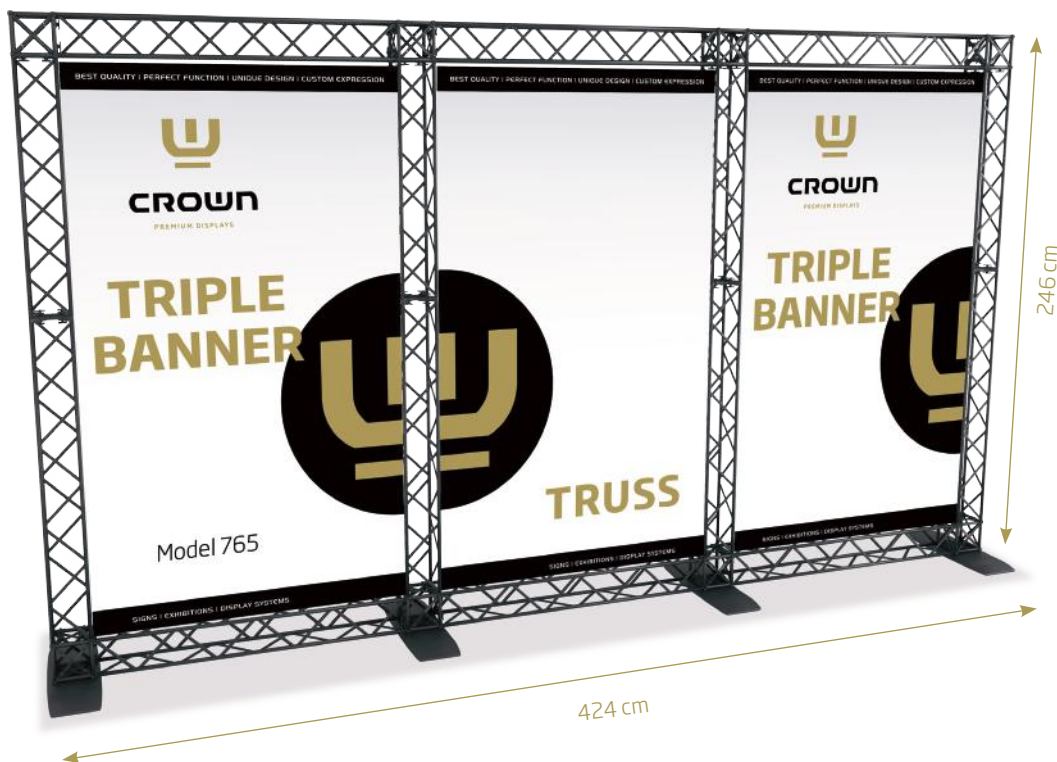

CROWN LED OUT BOX

A LED lightbox available as single or double sided for outdoor use. Best quality LED lights ensure bright and even lighting. 33 mm snap frames for fast and easy change of the image.

CROWN SNAP FRAME

Banner size:

2 pcs. W120 x H212 cm

Optional spot with fitting

Standard: Art. 1543

Power: Art. 1548

Model 765

Truss Triple Banner

- 4 x 90 cm Module
- 10 x 120 cm Module
- 8 x Corner Block
- 4 x Connector Cross
- 4 x Middle Base
- 12 x Top Clip
- 12 x Bottom Clip
- 6 x 120 cm Alu Profile
- 1 x Cardboard Box

Banner size:
3 pcs. W120 x H212 cm

Model 766

Truss Wall Banner

- 8 x 90 cm Module
- 2 x 120 cm Module
- 4 x Corner Block
- 6 x Connector Cross
- 2 x Middle Base
- 9 x Top Clip
- 9 x Bottom Clip
- 6 x 90 cm Alu Profile
- 1 x Cardboard Box

Banner size:
1 pc. W273 x H212 cm

TRUSS MODEL 767

Model 767

Truss Tower

- 24 x 120 cm Module
- 8 x Corner Block
- 12 x Connector Cross
- 4 x Regular Base
- 16 x Top Clip
- 16 x Bottom Clip
- 8 x 120 cm Alu Profile
- 1 x Cardboard Box