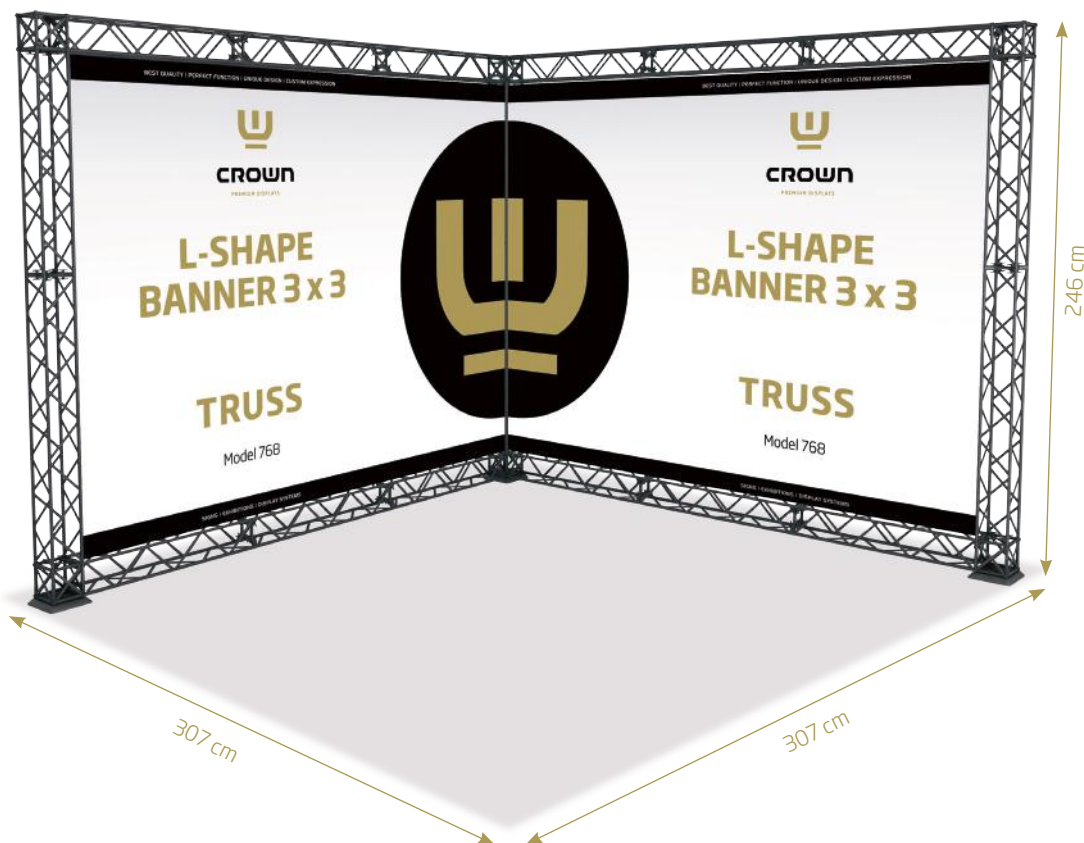

TRUSS MODEL 768 & 769

Model 768

Truss L-Shape 3 x 3

- 15 x 90 cm Module
- 3 x 120 cm Module
- 6 x Corner Block
- 11 x Connector Cross
- 3 x Regular Base
- 18 x Top Clip
- 18 x Bottom Clip
- 12 x 90 cm Alu Profile
- 1 x Cardboard Box

Banner size:
2 pcs. W273 x H212 cm

Optional spot with fitting

Standard: Art. 1543
Power: Art. 1548