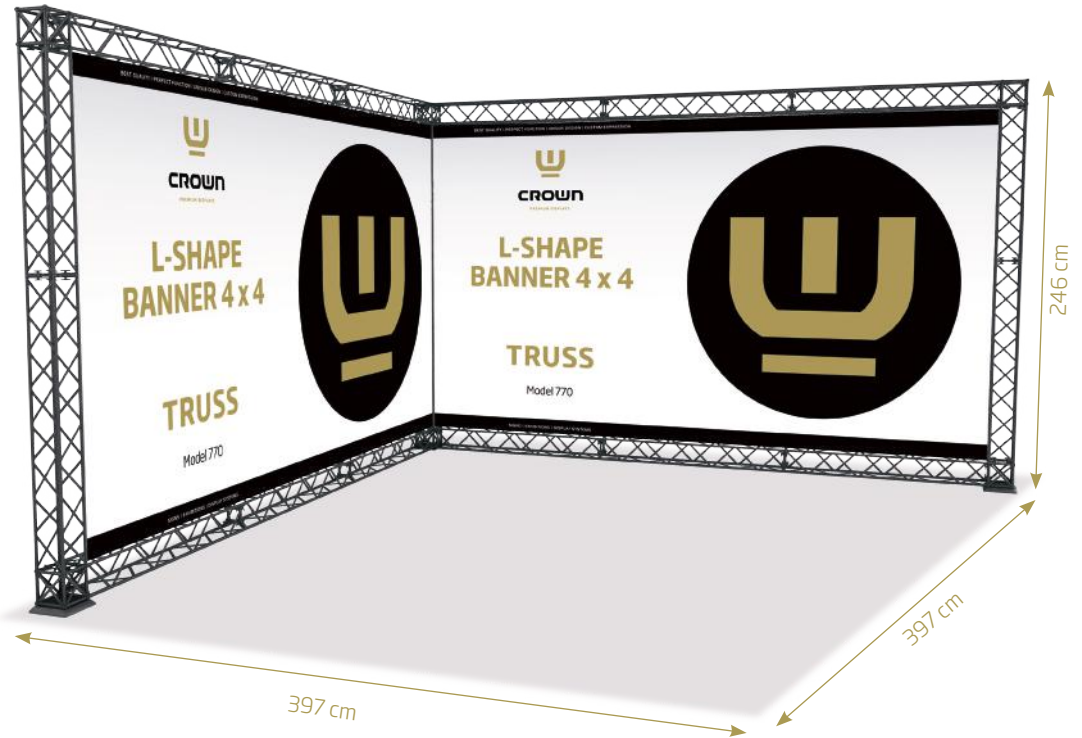

Banner size:
3 pcs. W273 x H212 cm

Optional spot with fitting

Standard: Art. 1543
Power: Art. 1548

Model 770

Truss L-Shape 4 x 4

- 3 x 90 cm Module
- 15 x 120 cm Module
- 6 x Corner Block
- 11 x Connector Cross
- 3 x Regular Base
- 24 x Top Clip
- 24 x Bottom Clip
- 12 x 120 cm Alu Profile
- 1 x Cardboard Box

Banner size:
2 pcs. W363 x H212 cm

Optional spot with fitting

Standard: Art. 1543
Power: Art. 1548

Model 771

Truss U-Shape 4 x 4

- 4 x 90 cm Module
- 22 x 120 cm Module
- 8 x Corner Block
- 16 x Connector Cross
- 4 x Regular Base
- 36 x Top Clip
- 36 x Bottom Clip
- 18 x 120 cm Alu Profile
- 1 x Cardboard Box