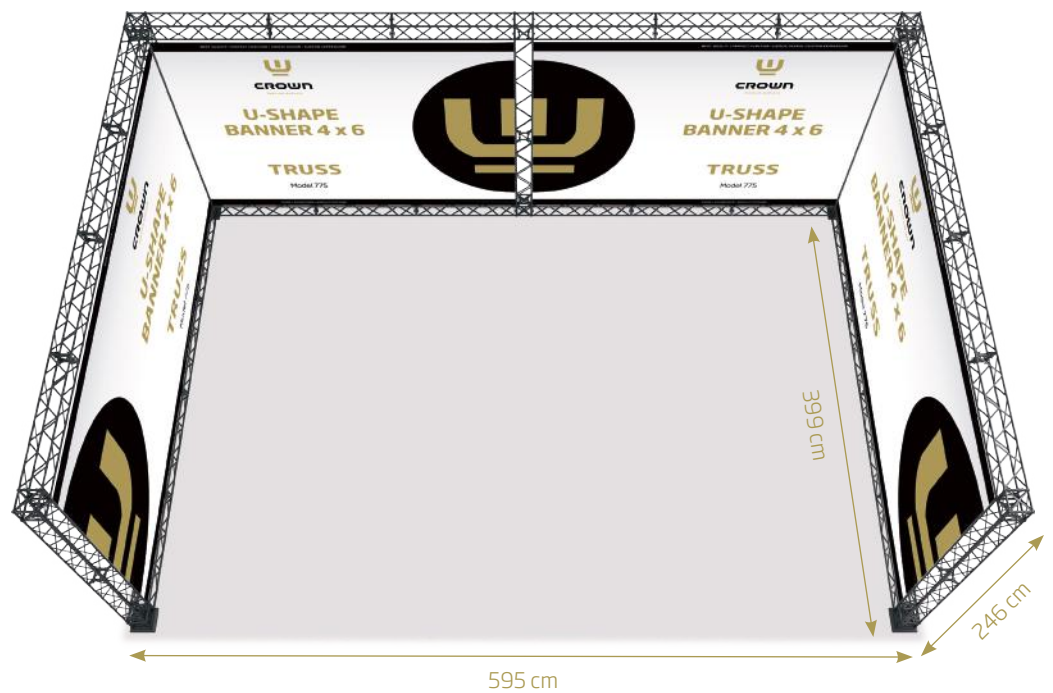

BEST
QUALITY

PERFECT
FUNCTION

UNIQUE
DESIGN

CUSTOM
EXPRESSION

TRUSS DETAILS

Unfold the truss module to a square of 15 x 15 cm.

Connect the modules with a corner block and/or a connector cross.

Mount the corner block on a base. Choose between Regular, Side or Middle.

Banner size:
3 pcs. W455 x H212 cm

Optional spot with fitting

Standard: Art. 1543
Power: Art. 1548

TRUSS MODEL 774 & 775

Model 774

Truss L-Shape 4 x 6

- 24 x 90 cm Module
- 4 x 120 cm Module
- 8 x Corner Block
- 18 x Connector Cross
- 4 x Regular Base
- 30 x Top Clip
- 30 x Bottom Clip
- 20 x 90 cm Alu Profile
- 1 x Cardboard Box

Banner size:

- 1 pc. W365 x H212 cm
- 2 pcs. W273 x H212 cm

Optional spot with fitting

- Standard: Art. 1543
- Power: Art. 1548

Model 775

Truss U-Shape 4 x 6

- 33 x 90 cm Module
- 5 x 120 cm Module
- 10 x Corner Block
- 25 x Connector Cross
- 5 x Regular Base
- 42 x Top Clip
- 42 x Bottom Clip
- 28 x 90 cm Alu Profile
- 1 x Cardboard Box

Banner size:

- 2 pcs. W365 x H212 cm
- 2 pcs. W273 x H212 cm

Optional spot with fitting

- Standard: Art. 1543
- Power: Art. 1548

TRUSS 3D PROGRAM

Get a 3D program for free

Build your own CROWN Truss booth or display! User-friendly, fast and easy! Build with all parts and extras. Save, edit and print function. Screen snapshots from all angles.