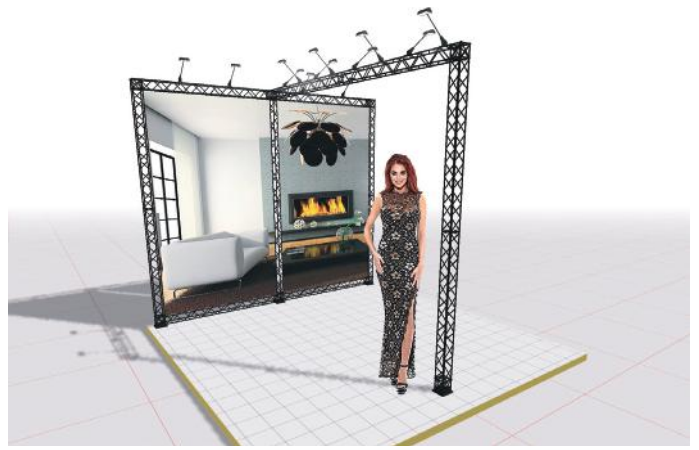

TRUSS 3D DRAWINGS