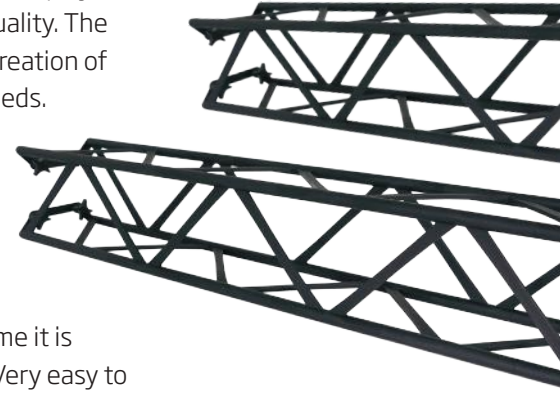

The following products are now available:

CROWN TRUSS

A modular truss system with unlimited possibilities. Made in strong and durable materials: aluminum, steel and composite. At the same time it is a lightweight and foldable truss construction. Very easy to assemble, disassemble, pack and carry.

CROWN LED OUT BOX

A LED lightbox available as single or double sided for outdoor use. Best quality LED lights ensure bright and even lighting. 33 mm snap frames for fast and easy change of the image.

CROWN SNAP FRAME

BEST
QUALITY

PERFECT
FUNCTION

UNIQUE
DESIGN

CUSTOM
EXPRESSION

TRUSS DETAILS

Unfold the truss module to a square of 15 x 15 cm.

Connect the modules with a corner block and/or a connector cross.

Mount the corner block on a base. Choose between Regular, Side or Middle.