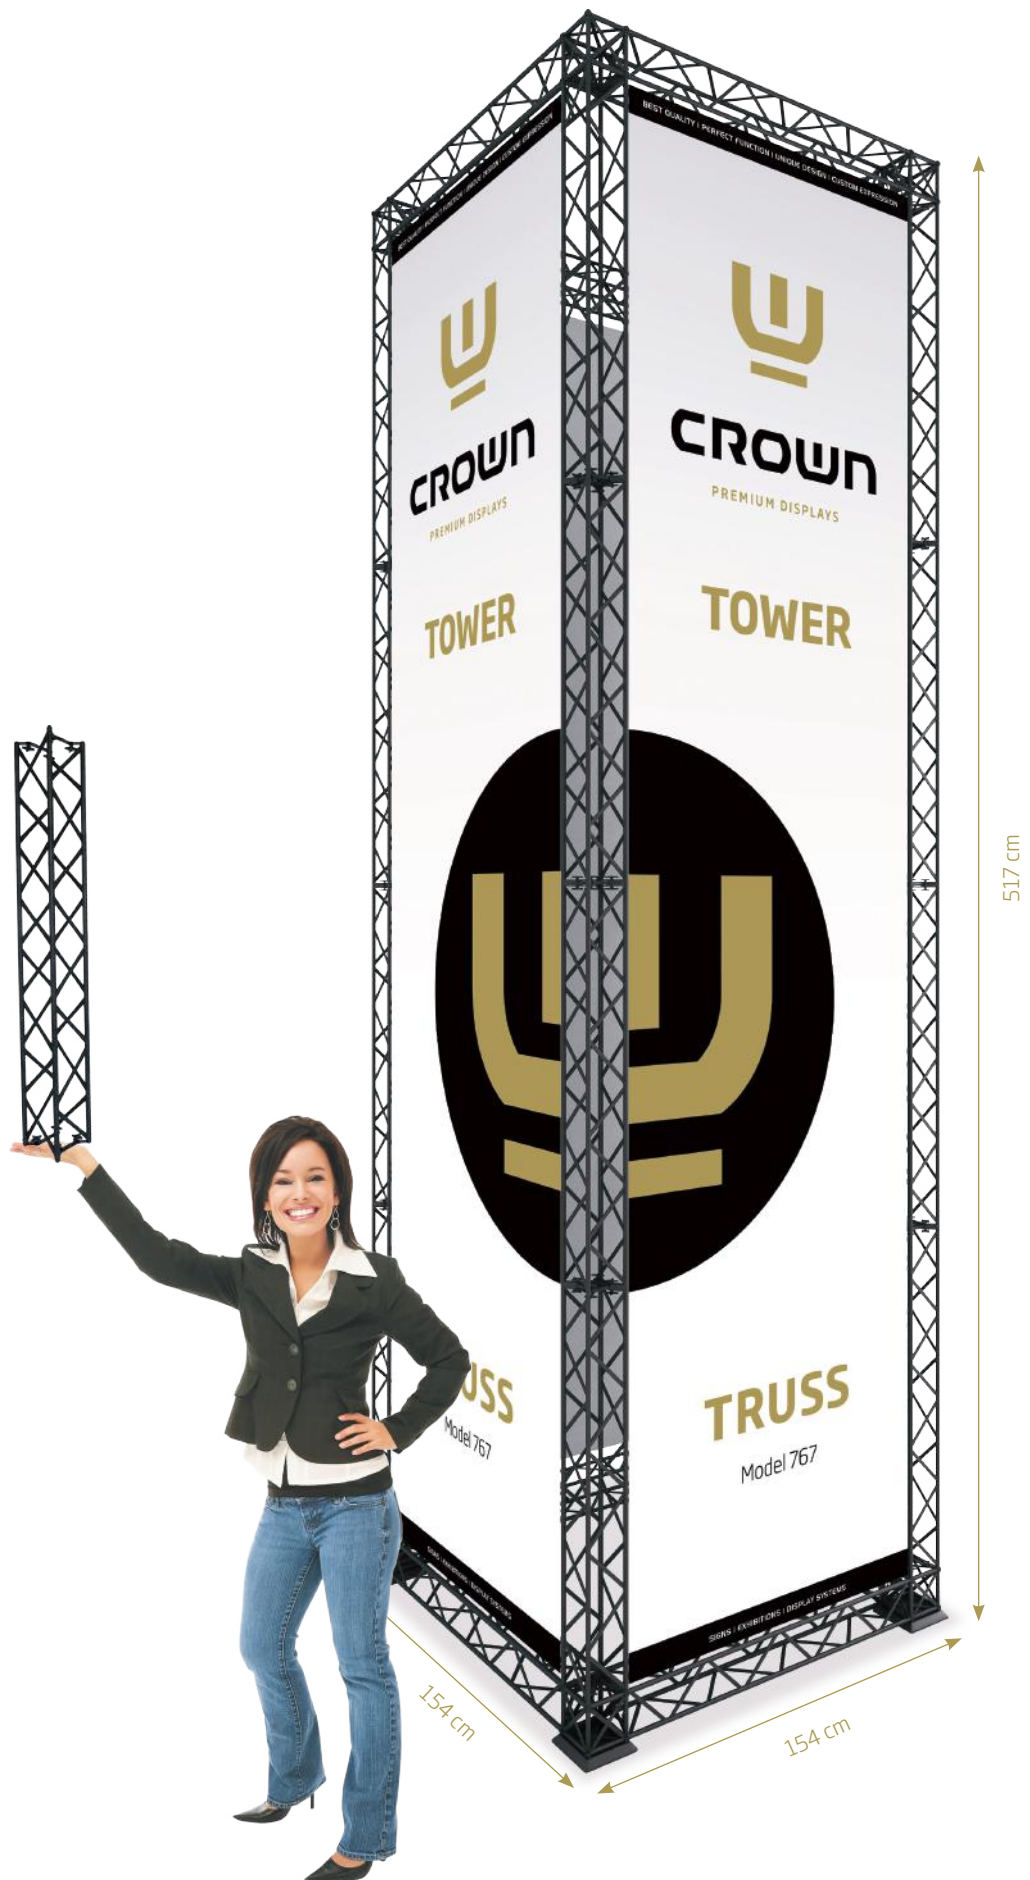

TRUSS MODEL 767

Model 767

Truss Tower

- 24 x 120 cm Module
- 8 x Corner Block
- 12 x Connector Cross
- 4 x Regular Base
- 16 x Top Clip
- 16 x Bottom Clip
- 8 x 120 cm Alu Profile
- 1 x Cardboard Box

Banner size:

4 pcs. W120 x H485 cm

Optional spot with fitting

Standard: Art. 1543

Power: Art. 1548