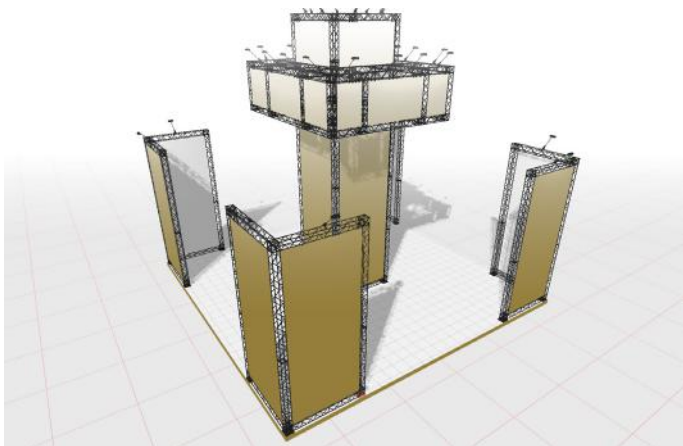

TRUSS 3D DRAWINGS